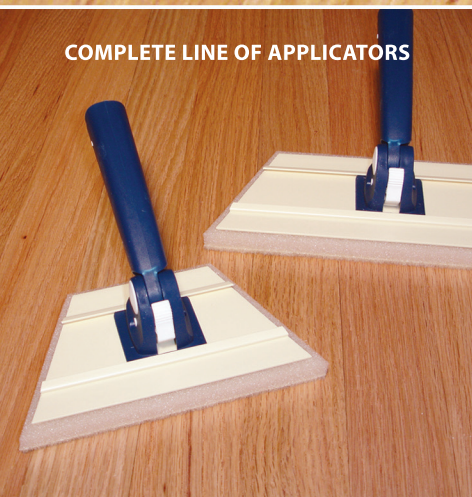

Get the Edge

*Premium Quality
Applicator Refills
for Professional
Hardwood
Floor Finishers*

- Fits 12", 18", and 24" Standard T-Bars
- Super Smooth Finish from Edge to Edge
- For Oil or Waterborne Finishes
- Beveled Ends Trim Right Up to the Edge

COMPLETE LINE OF APPLICATORS

SMOOTH, CONSISTENT APPLICATION

UNIQUE BEVELED END

DURATOOL®